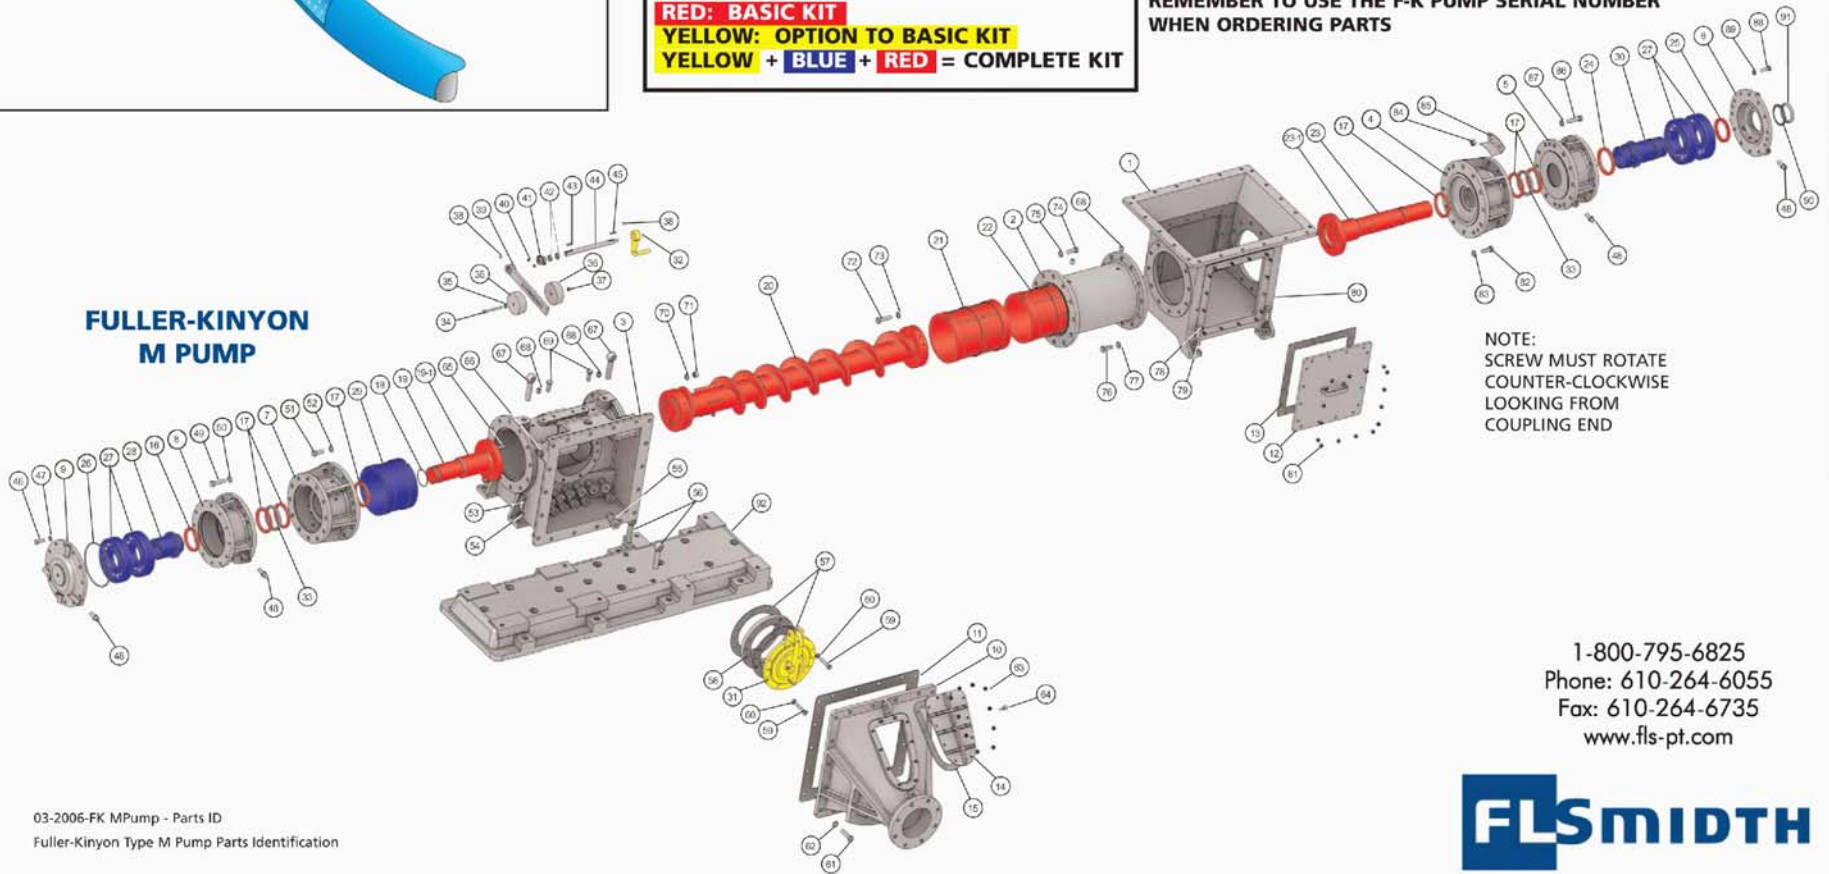

RED: BASIC KIT
YELLOW: OPTION TO BASIC KIT
YELLOW + BLUE + RED = COMPLETE KIT

REMEMBER TO USE THE F-K PUMP SERIAL NUMBER WHEN ORDERING PARTS

NOTE:
 SCREW MUST ROTATE
 COUNTER-CLOCKWISE
 LOOKING FROM
 COUPLING END