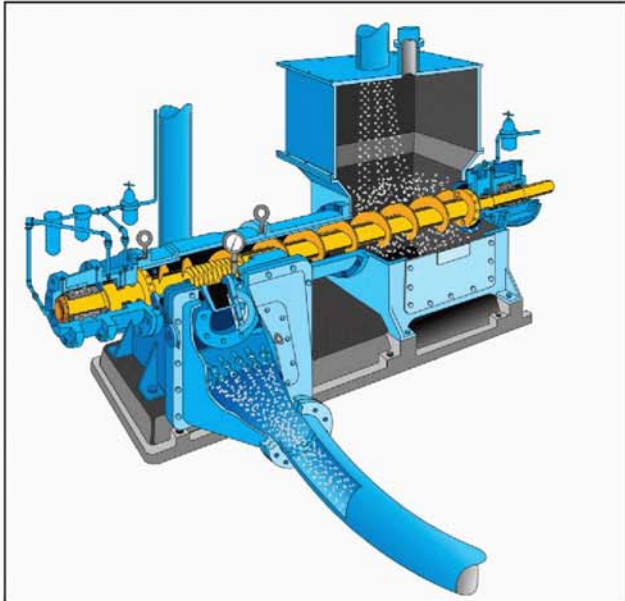

FULLER-KINYON™ TYPE M PUMP w/3 PC SCREW PARTS IDENTIFICATION